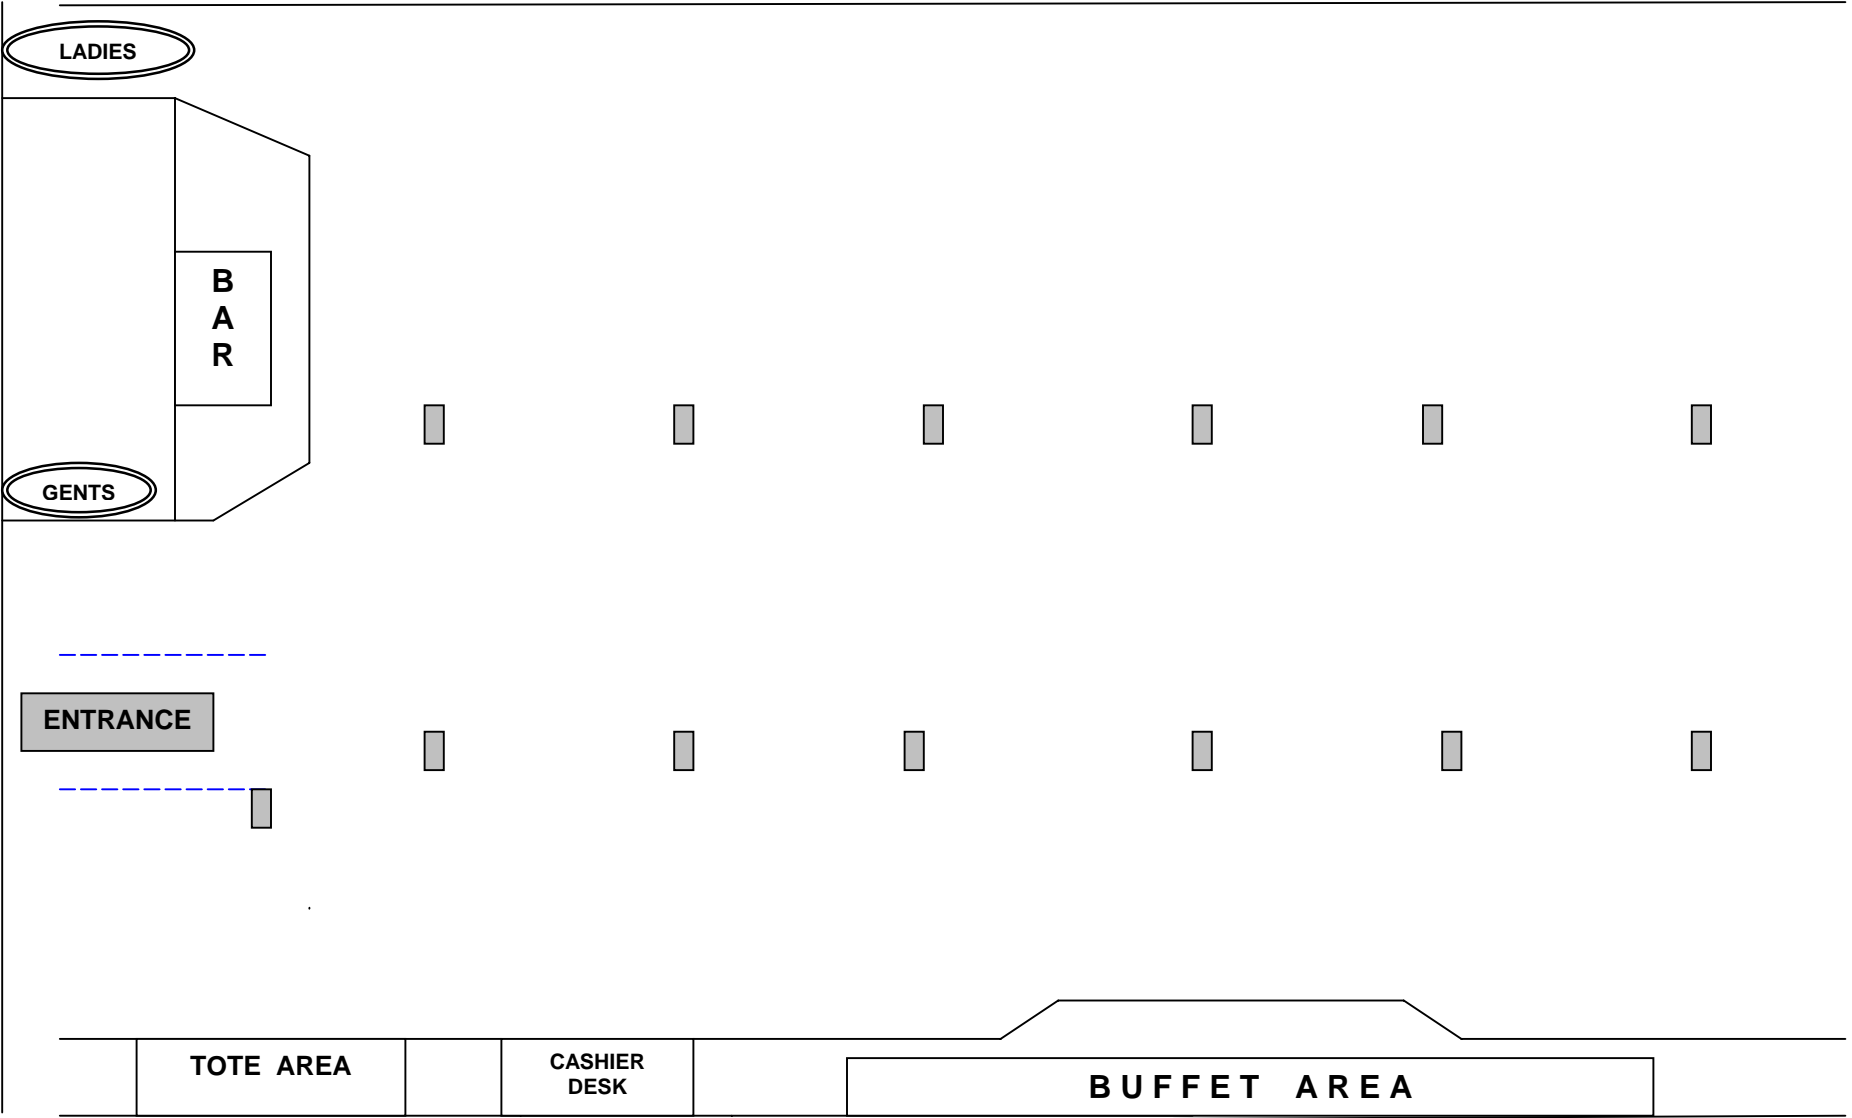

AQUANAUT ROOM

WINDOW - OVERLOOKING THE TRACK

 = CONCRETE PILLARS